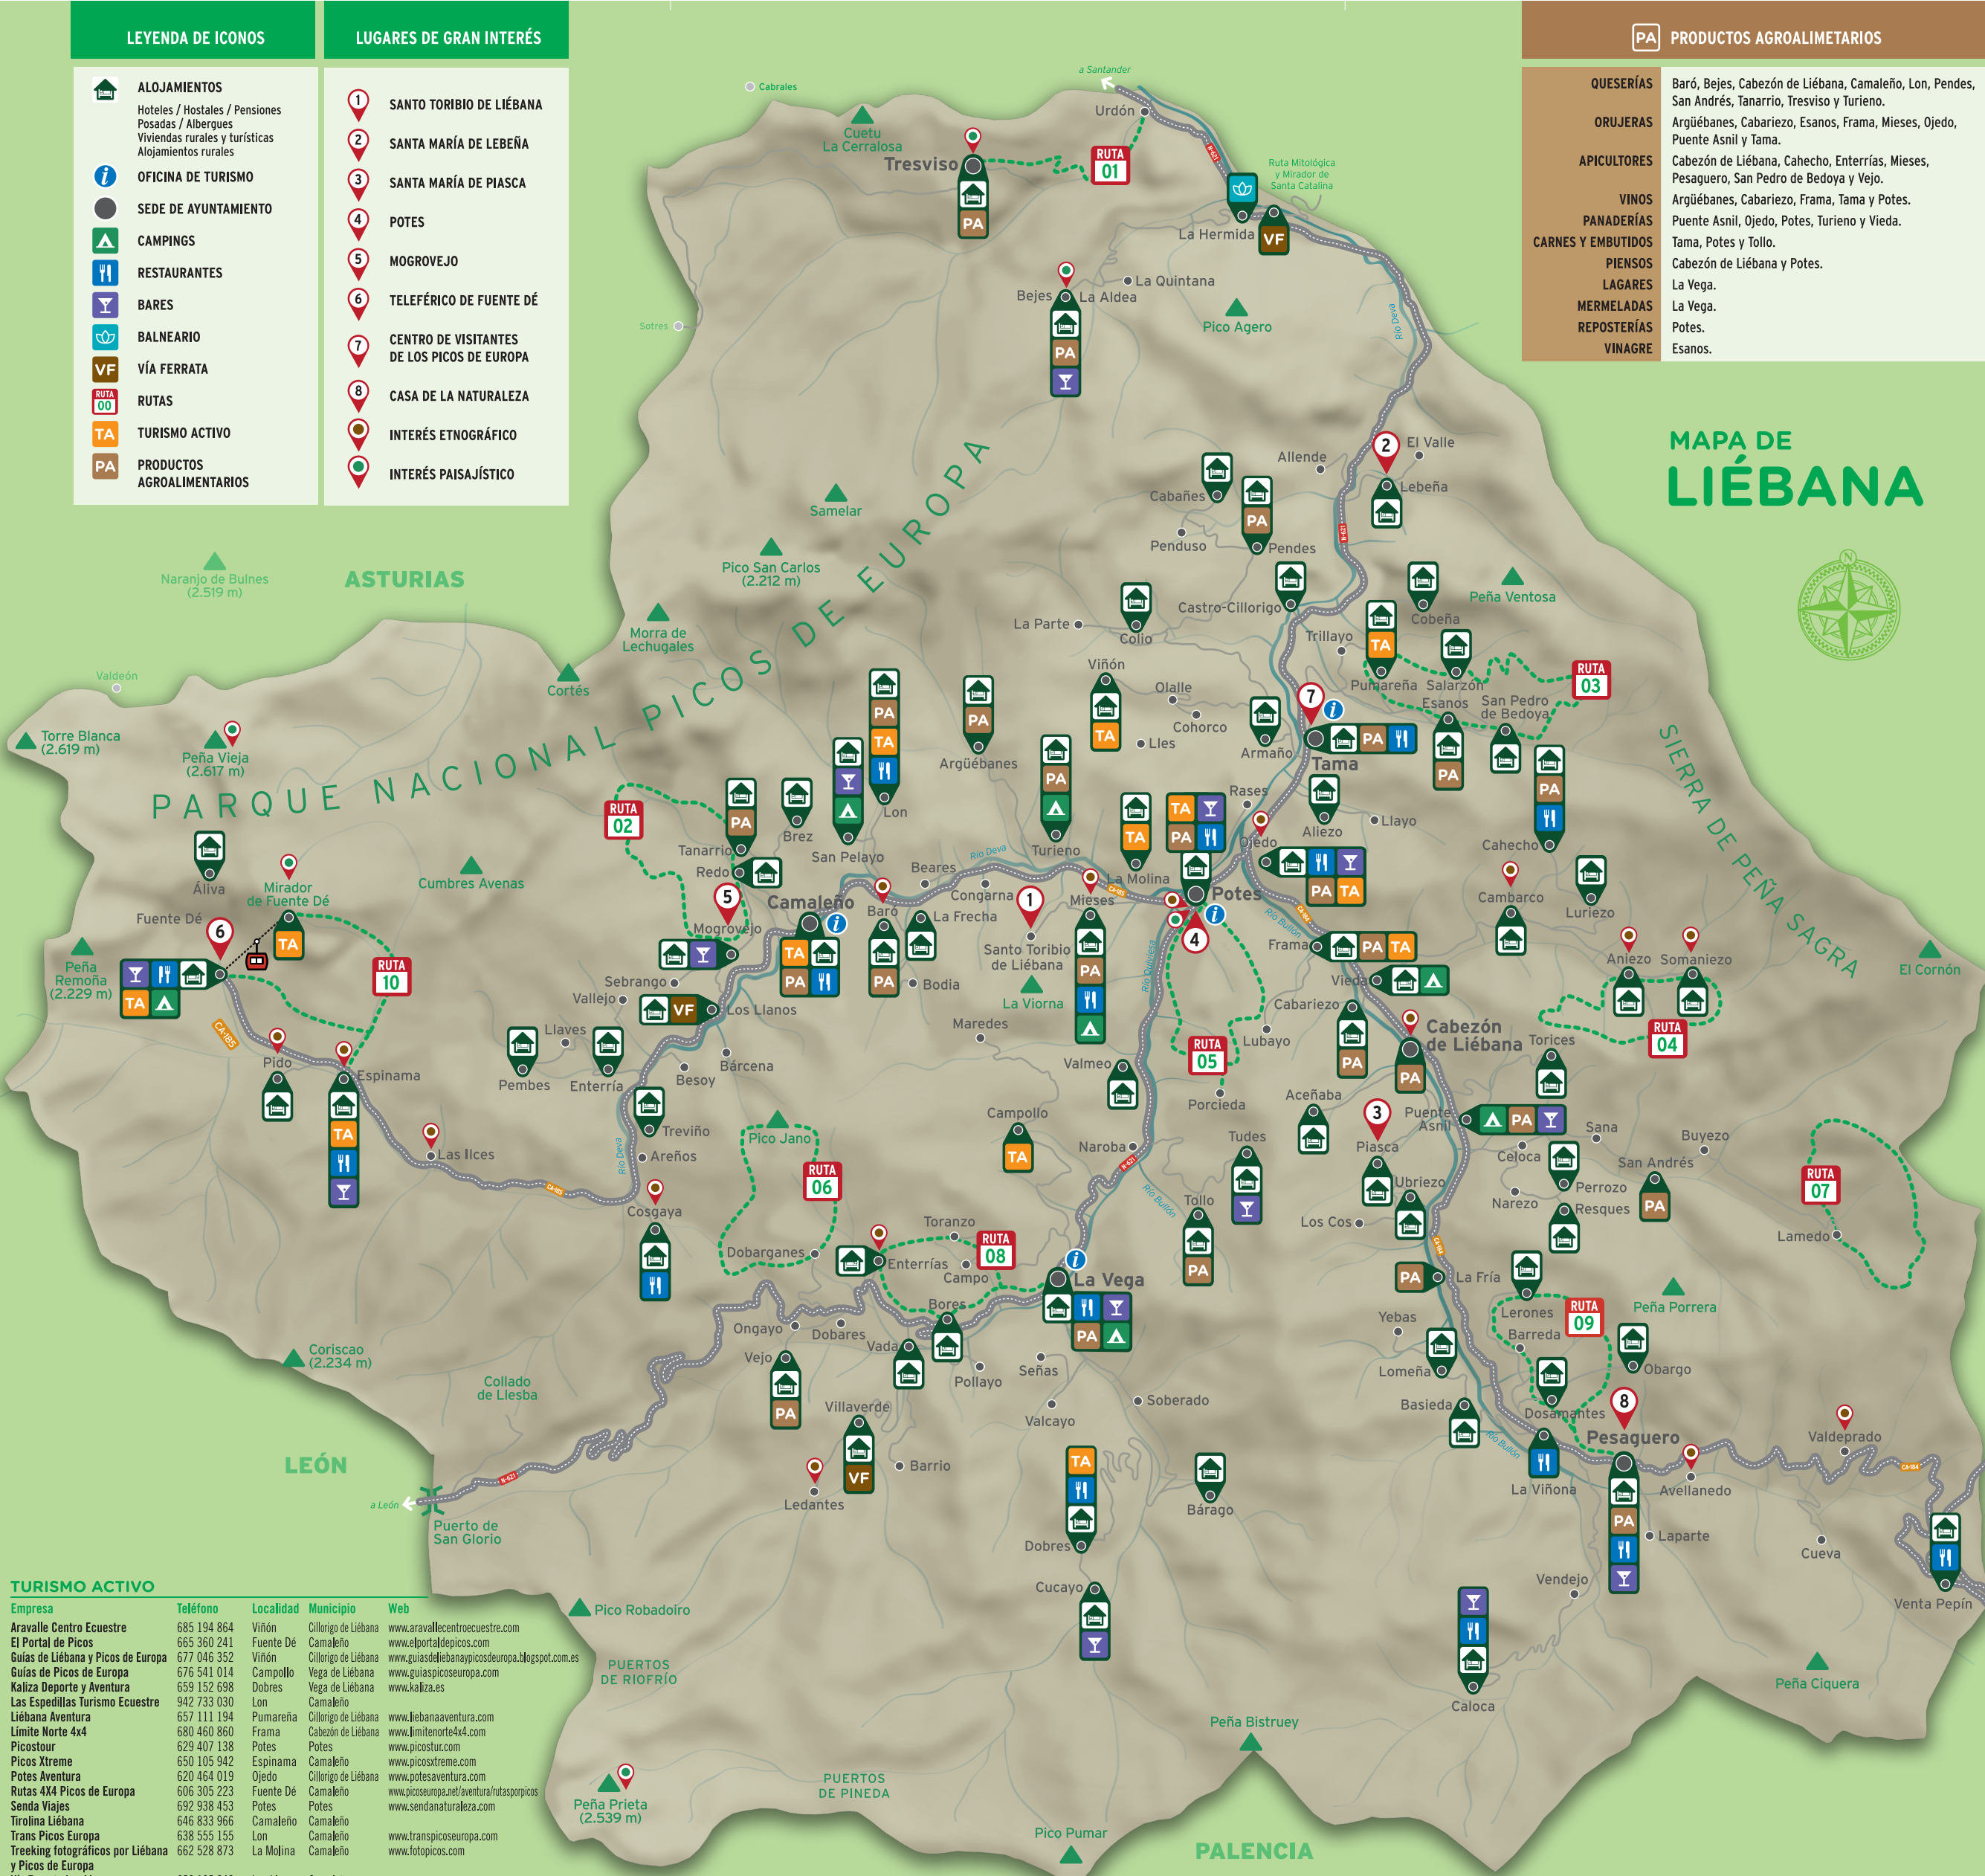

PRODUCTOS AGROALIMENTARIOS

Table listing agricultural products: QUESERÍAS, ORUJERAS, APICULTORES, VINOS, PANADERÍAS, CARNES Y EMBUTIDOS, PIENSOS, LAGARES, MERMEZAS, REPOSTERÍAS, VINAGRE, with their respective locations.

TURISMO ACTIVO table listing companies, phone numbers, localities, municipalities, and websites for activities like equestrian, hiking, and climbing.